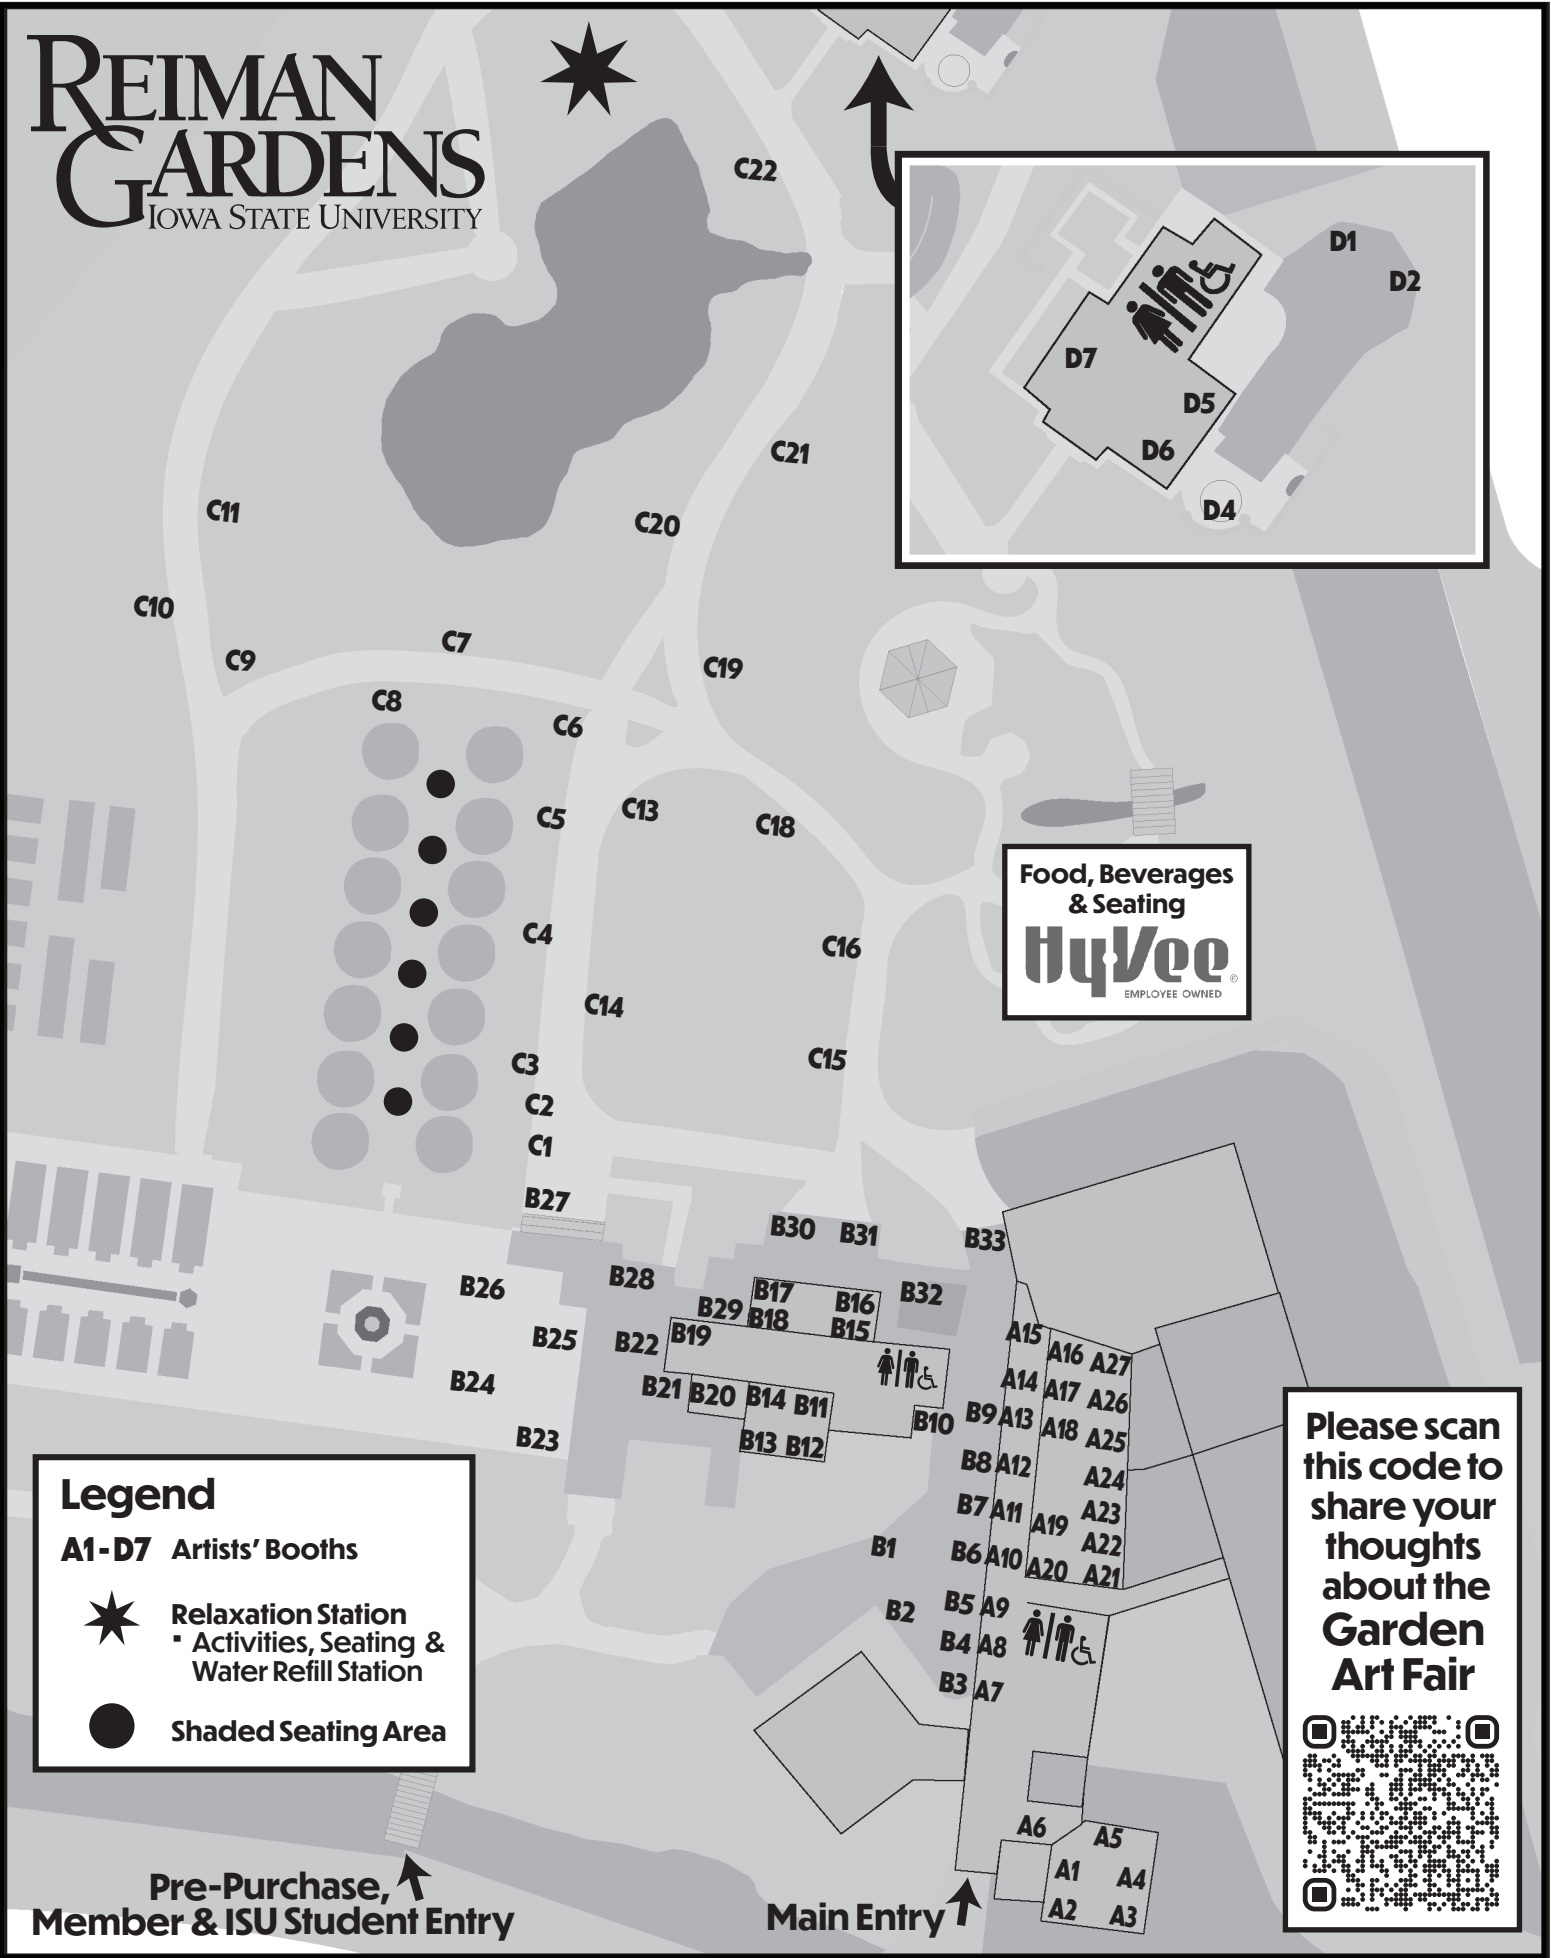

2024 Garden Art Fair Map - see back for artist names and locations

**REIMAN
GARDENS**
IOWA STATE UNIVERSITY

Legend

A1-D7 Artists' Booths

Relaxation Station
▪ Activities, Seating &
Water Refill Station

Shaded Seating Area

Scan these QR codes to access close-up maps of each area

A1-27

B1-33

C1-22

D1-7